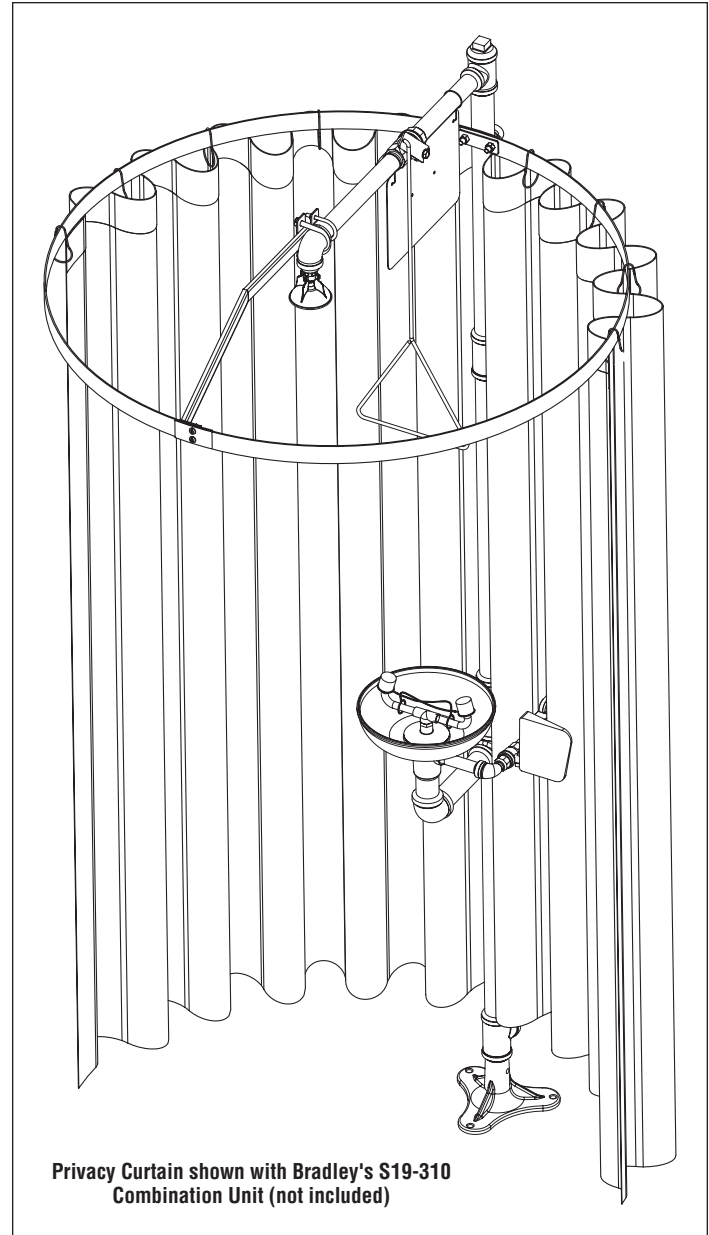

S19-330 Privacy Curtain

- Three-Ply Reinforced Vinyl Laminate Material
- Durable Construction with Top and Bottom Reinforcements
- Highly Visible Yellow Color
- Circular Curtain Rail and Mounting Brackets Included
- Full, One-Year Warranty

Specifications

This curtain provides the privacy needed in emergency situations when disrobing is required for washing exposed body parts. Curtain can be universally mounted. For use with pedestal mounted, plumbed combination shower and eyewash units or free standing drench showers. Not compatible with heat traced combination or PVC units.

Standard Equipment

Curtain

Highly visible yellow 70" long x 145" wide curtain made of three-ply reinforced vinyl laminate. Durable construction with reinforcements at top and bottom for longer use.

Curtain Rail and Mounting Bracket

Stainless steel construction for strong, corrosion-resistant support. Curtain rail (only) is 1½" high. Overall diameter of curtain rail is 42". Includes support bracket and hardware for mounting.

Model	Description
<input type="checkbox"/> S19-330	Privacy Curtain