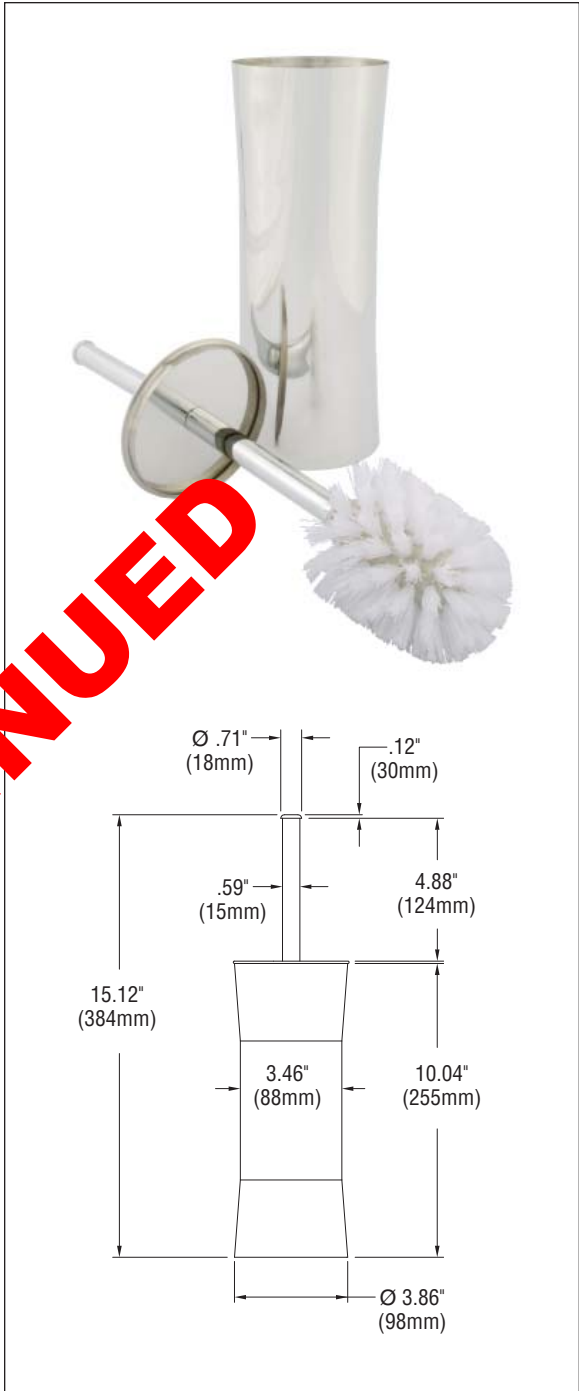

☐ **Model 9182-000000 Polished Toilet Brush and Holder**

- ☒ Polished Finish
- ☒ Upscale, Contemporary Design

Product Materials

Polished Toilet Brush Holder: polished stainless steel

Guide Specification

Polished Toilet Brush Holder shall be fabricated of polished stainless steel.

DISCONTINUED

Washroom Accessories
Document No. 8929

This information is subject to change without formal notice.
Always consult local and national codes for proper installation guidelines.
Conformity and compliance to local and national codes is the responsibility of the installer.

9-29-2009

© 2009 Bradley Corporation
P.O. Box 309, Menomonee Falls, WI 53052-0309
Phone: 800.BRADLEY (800.272.3539) Fax: 262.253.4161
bradleycorp.com