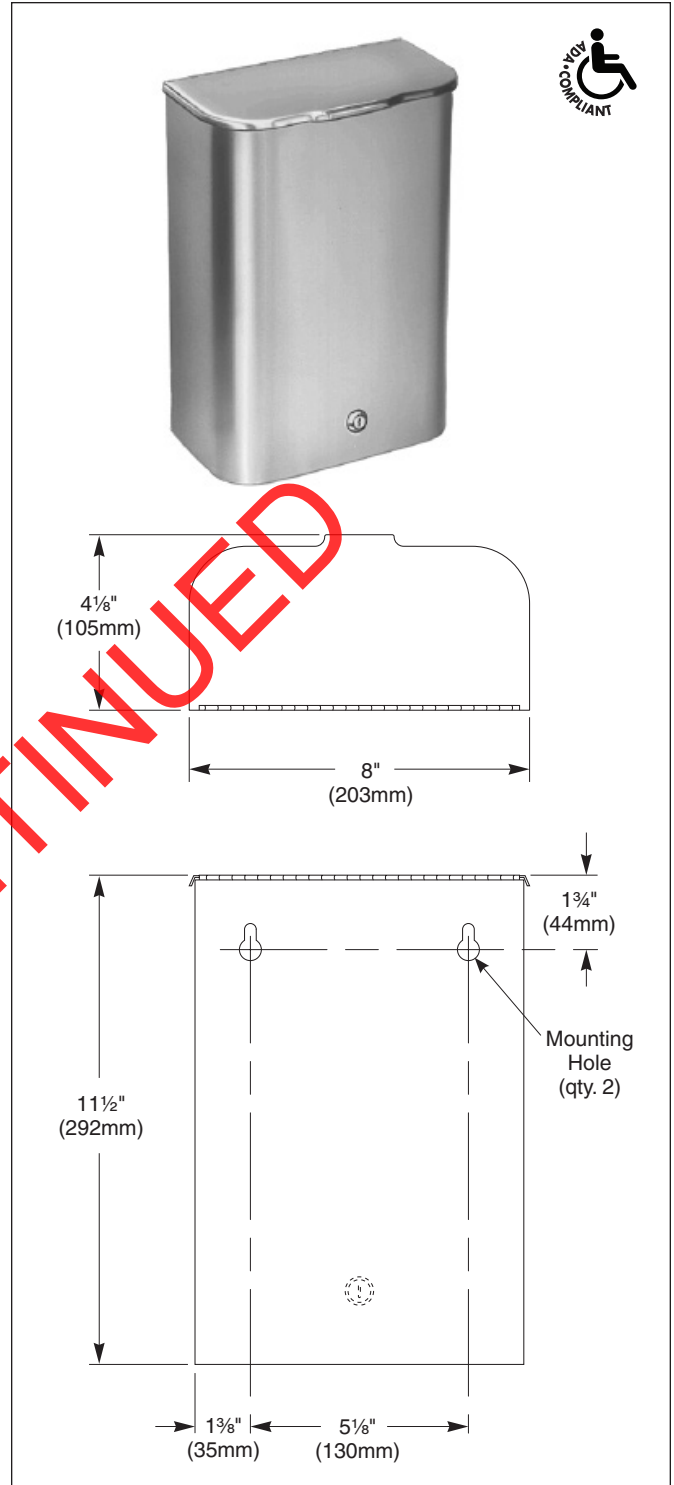

**Operation**

Bottom opens for removal of waxed paper liner. Box of 500 waxed paper liners are available by ordering part number P11-022

**Installation**

Verify all rough-in dimensions prior to installation. Secure to wall or partition with mounting screws (included) at holes provided.

**Guide Specification**

Surface-mounted napkin disposal shall be fabricated of 22 gauge stainless steel with exposed surfaces in satin finish. Top attached by piano hinge. Bottom hinged for easy servicing.

**Overall dimensions: 8"W x 11½"H x 4⅞"D.**

**ADA Compliant**

- Consult local and national accessibility codes for proper installation guidelines.
- Conformity and compliance to local and national codes is the responsibility of the installer.

| Dim. "A" Key Surface:                      | For Dim. "A"                             | Top of Unit  | Bottom of Unit |
|--|--|--------------|----------------|
| Waste receptacle top lip to finished floor | 40" (1016mm)                             | 40" (1016mm) | 28½" (724mm)   |
|  | 36" (914mm)                              | 36" (914mm)  | 24½" (622mm)   |
|  | 32" (813mm)                              | 32" (813mm)  | 20½" (521mm)   |
| <b>Rough wall opening:</b>                 |  |              |                |
| Surface Mount:                             | No rough opening, see overall dimensions |              |                |