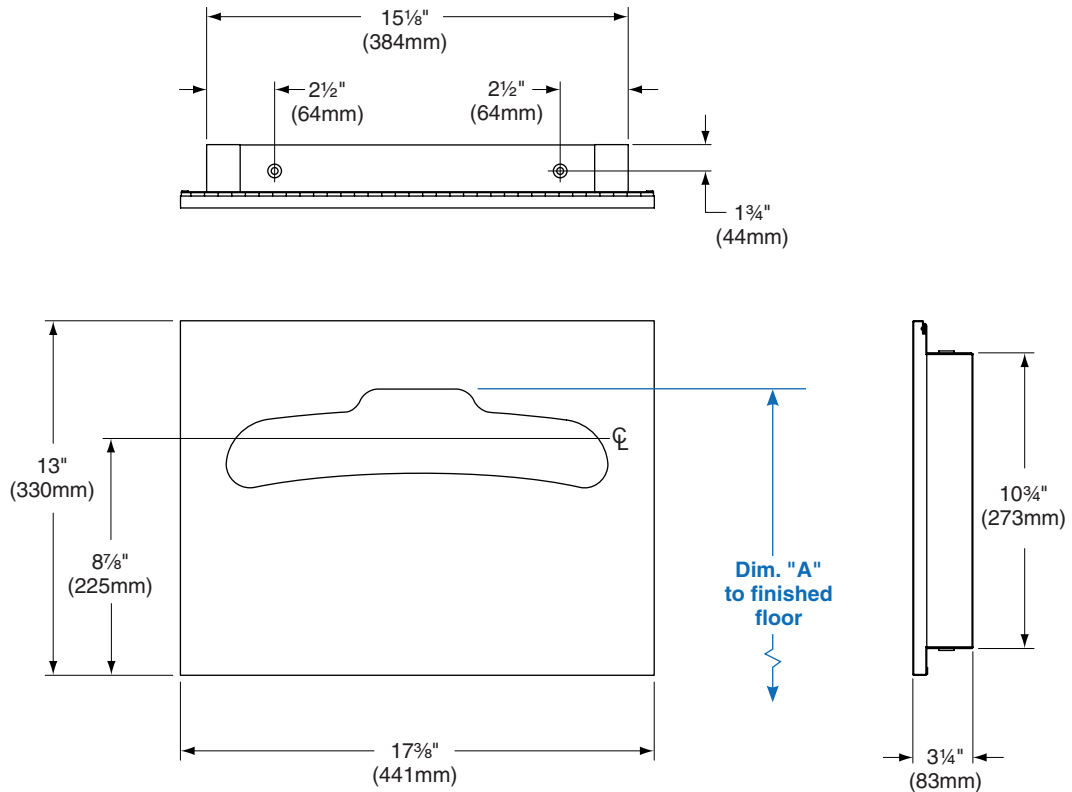

Capacity

500 standard single-fold or half-fold toilet seat covers.

Operation

Cabinet accepts standard package of 500 seat covers.

Installation

Verify all rough-in dimensions prior to installation. Requires rough wall opening 15 5/8" W x 11 1/4" H x 2 3/4" D. Secure to framing with mounting screws (included) at holes provided. Shim at screw points as required.

Recessed seat cover dispenser shall be fabricated of heavy gauge stainless steel with exposed surfaces in satin finish. Cabinet door of 5/16" thick solid laminate and secured by a latch.

Overall dimensions: Overall dimensions: 17 5/8" W x 11 1/4" H x 2 3/4" D.

Dimensions

Dim. "A" Key Surface:	For Dim. "A"	Top of Rough Wall Opening	Bottom of Rough Wall Opening
Top of seat cover opening to finished floor	48" (1219mm)	49 1/2" (1257mm)	38 1/4" (972mm)
	45" (1143mm)	46 1/2" (1181mm)	35 1/4" (895mm)
	42" (1067mm)	43 1/2" (1105mm)	32 1/4" (819mm)
	40" (1016mm)	41 1/2" (1054mm)	30 1/4" (768mm)
Rough wall opening:			
Recessed:	15 5/8" (397mm) Wide x 11 1/4" (286mm) High x 2 3/4" (70mm) Deep		