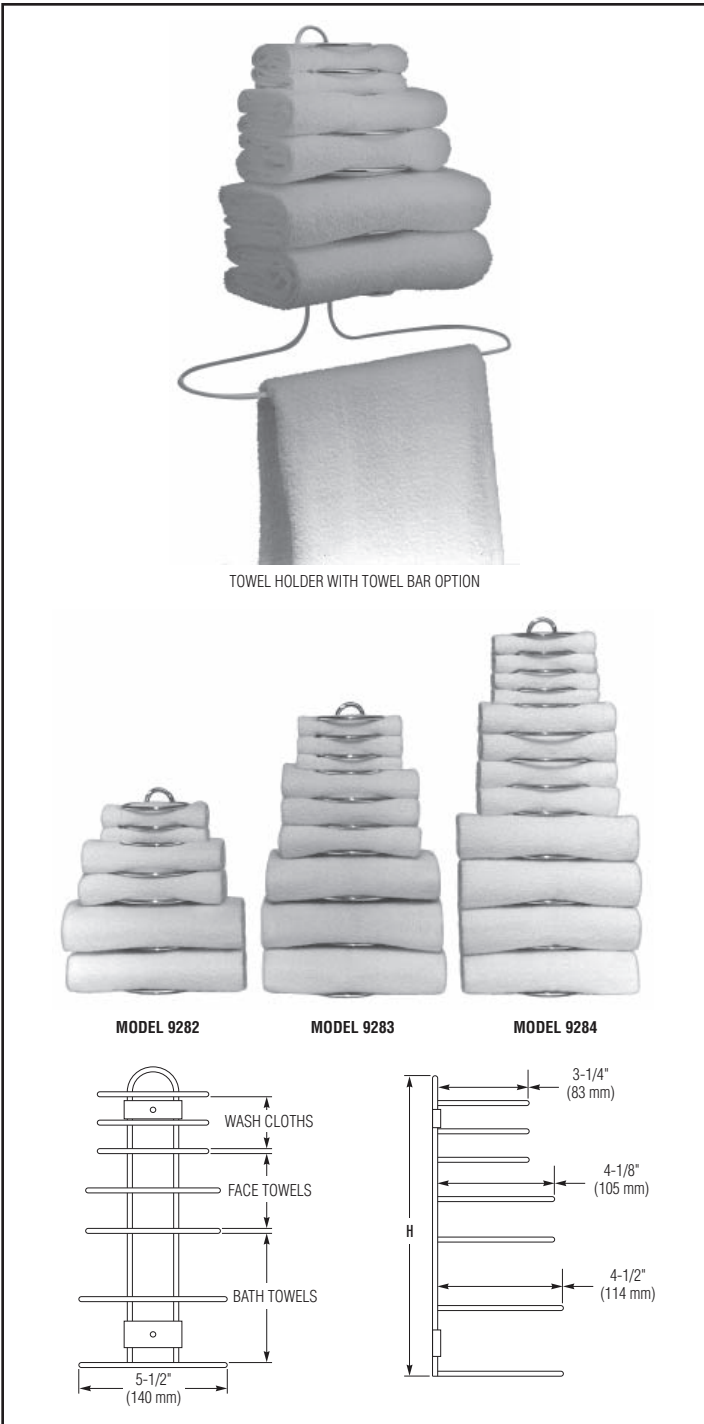

MODEL 9282 holds two each wash cloths, hand towels, bath towels.

MODEL 9283 holds three each wash cloths, hand towels, bath towels.

MODEL 9284 holds four each wash cloths, hand towels, bath towels.

Installation

Verify all rough-in dimensions prior to installation. Secure to wall with mounting screws (not included) at holes provided.

Optional Features

Feature	Suffix
<input type="checkbox"/> Towel bar – 12"	-1290
<input type="checkbox"/> Towel bar – 16"	-1690

Guide Specification

Surface mounted towel holder shall be fabricated of steel with a polished chrome finish.

Towel Holder Height

Model	Height (H)
9282	11-1/4" (286 mm)
9283	16-3/4" (425 mm)
9284	28" (711 mm)